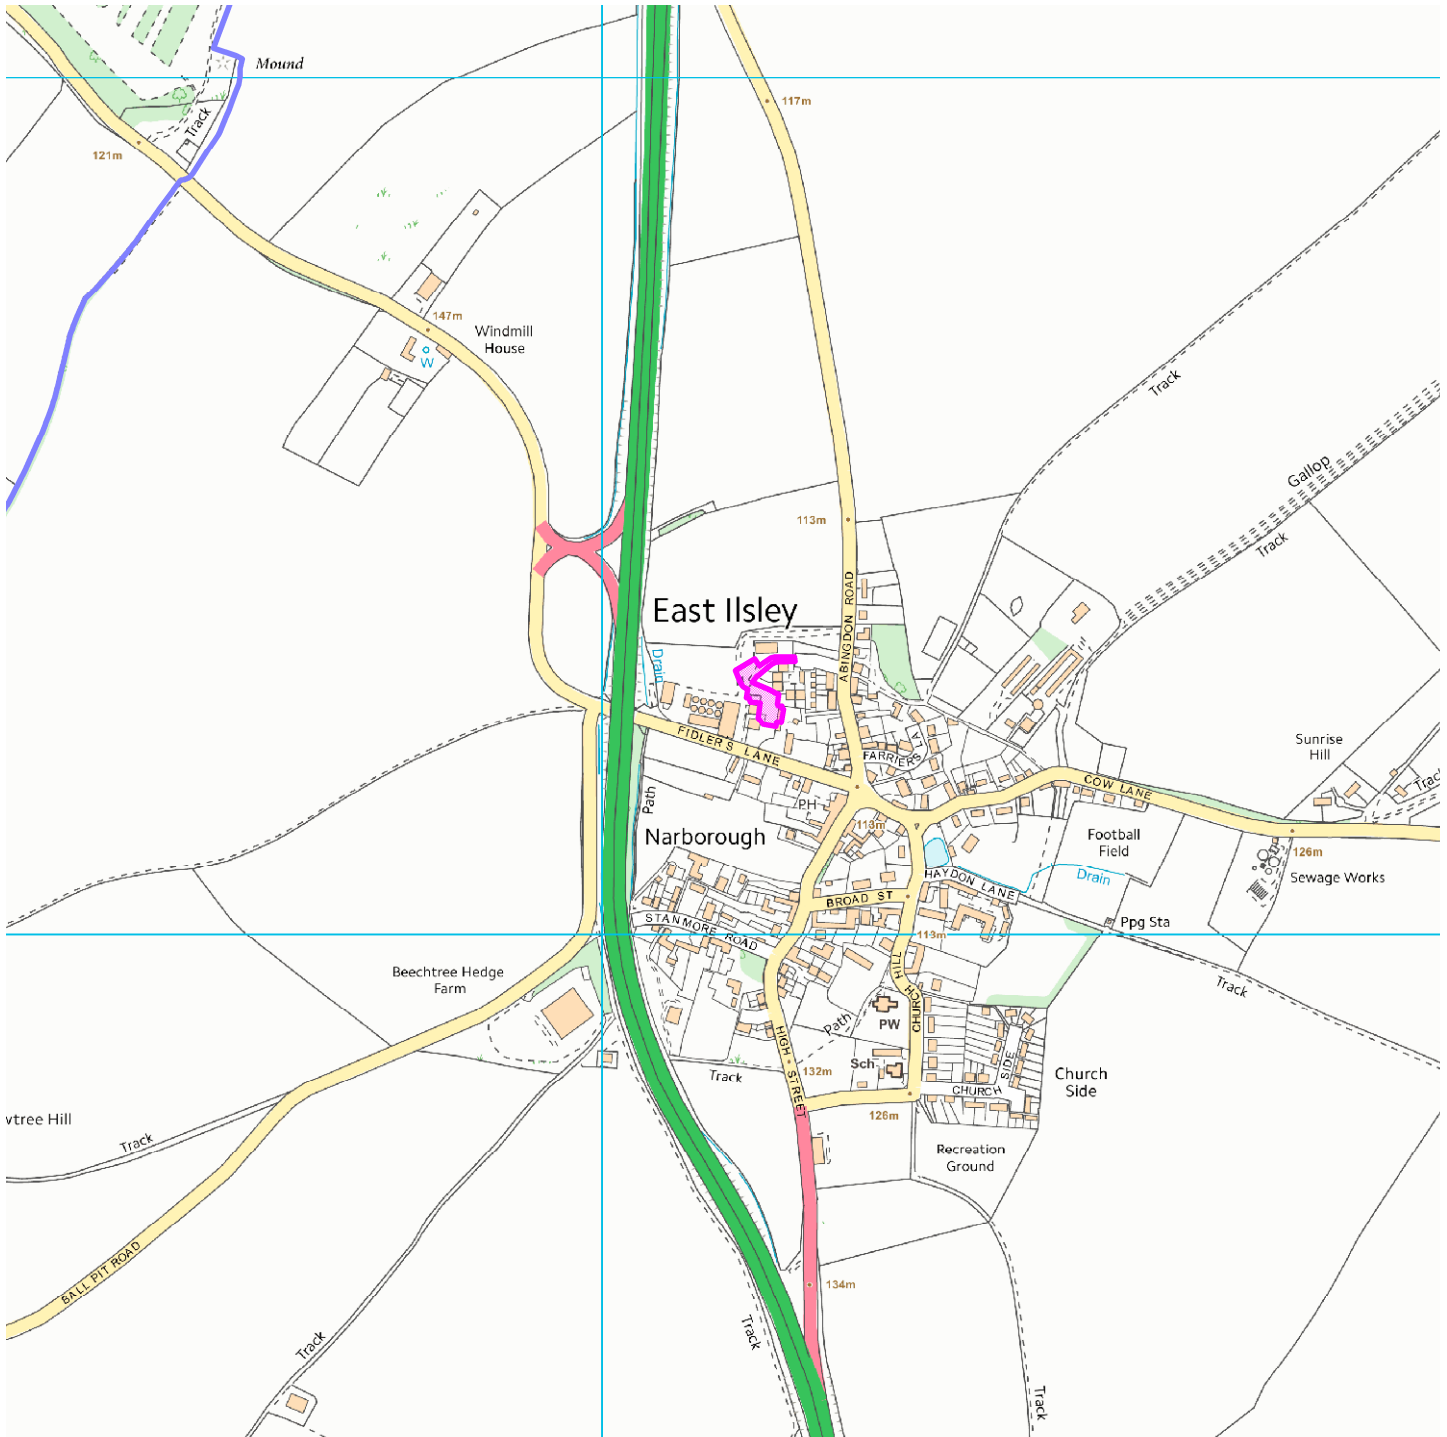

16/02452/FULD & 16/02453/LBC2

Manor Farm, Fidlers Lane, East Ilsley

Map Centre Coordinates :

Scale : 1:8826

Reproduced from the Ordnance Survey map with the permission of the Controller of Her Majesty's Stationery Office © Crown Copyright 2003.

Unauthorised reproduction infringes Crown Copyright and may lead to prosecution or civil proceedings.

Organisation	West Berkshire Council
Department	
Comments	
Date	04 May 2017
SLA Number	0100024151